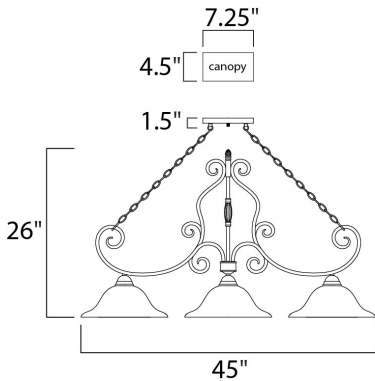

PRODUCT DESCRIPTION

This decorative classic in Oil Rubbed Bronze finish is both dramatic and subtle, with or without shades.

MEASUREMENTS

DIMENSION : 45" L x 13" W x 26" H
 CANOPY : 4.45" W x 0.79" H x 7.92" L
 HANGING WEIGHT : 7.41 lb