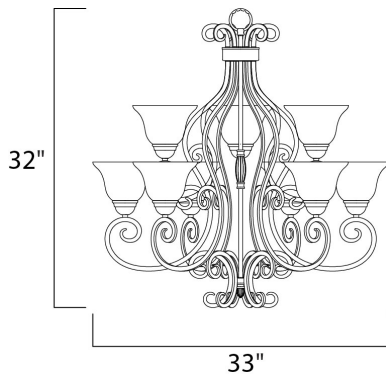

PRODUCT DESCRIPTION

This decorative classic in Oil Rubbed Bronze finish is both dramatic and subtle, with or without shades.

MEASUREMENTS

DIMENSION : 33" W x 32" H
 HANGING WEIGHT : 27.6 lb

LAMPING

LUMENS : 10,350 Rated
 BULB : 9 x 60W Incandescent E26 Medium , 540W Total
 BULB INCLUDED : (Not Included)
 DIMMABLE : Yes
 COLOR_TEMP : 2700K