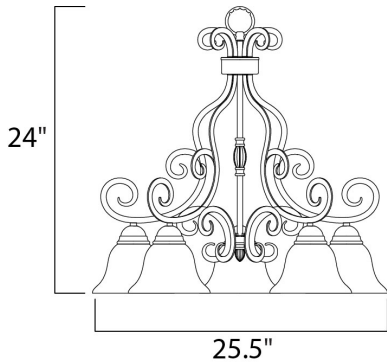

**PRODUCT DESCRIPTION**

This decorative classic in Oil Rubbed Bronze finish is both dramatic and subtle, with or without shades.

**MEASUREMENTS**

DIMENSION : 25.5" W x 24" H  
 HANGING WEIGHT : 15.96 lb

**LAMPING**