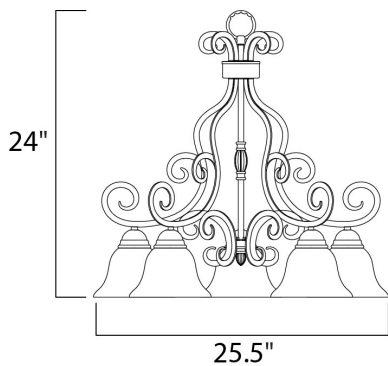

**PRODUCT DESCRIPTION**

This decorative classic in Oil Rubbed Bronze finish is both dramatic and subtle, with or without shades.

**MEASUREMENTS**

DIMENSION : 25.5" L x 25.5" W x 24" H  
 HANGING WEIGHT : 15.96 lb