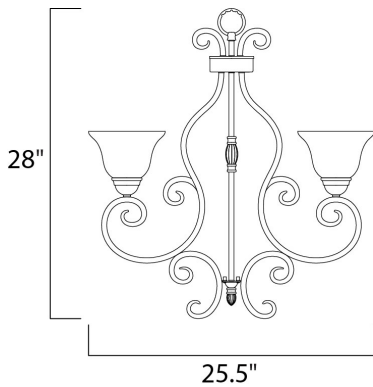

**PRODUCT DESCRIPTION**

This decorative classic in Oil Rubbed Bronze finish is both dramatic and subtle, with or without shades.

**MEASUREMENTS**

DIMENSION : 25.5" W x 28" H  
 HANGING WEIGHT : 17.64 lb

**LAMPING**