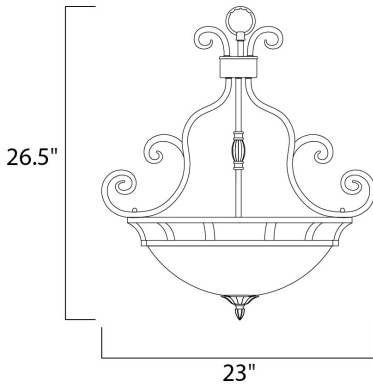

**PRODUCT DESCRIPTION**

This decorative classic in Oil Rubbed Bronze finish is both dramatic and subtle, with or without shades.

**MEASUREMENTS**

DIMENSION : 23" W x 26.5" H  
 HANGING WEIGHT : 13.62 lb

**LAMPING**