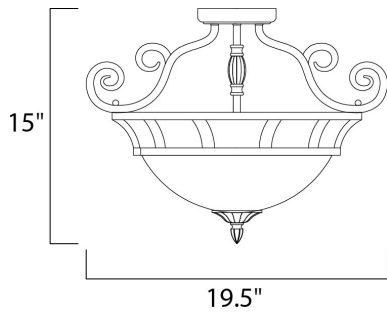

**PRODUCT DESCRIPTION**

This decorative classic in Oil Rubbed Bronze finish is both dramatic and subtle, with or without shades.

**MEASUREMENTS**

DIMENSION : 19.5" W x 15" H  
 HANGING WEIGHT : 7.76 lb

**LAMPING**