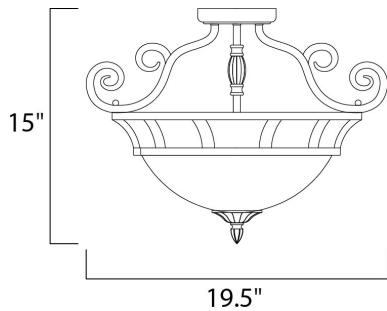

**PRODUCT DESCRIPTION**

This decorative classic in Oil Rubbed Bronze finish is both dramatic and subtle, with or without shades.

**MEASUREMENTS**

DIMENSION : 19.5" L x 19.5" W x 15" H  
 HANGING WEIGHT : 7.76 lb