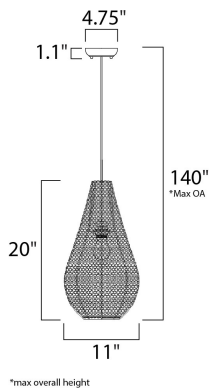

MEASUREMENTS

DIMENSION : 11" L x 11" W x 20" H
 MAX OAH : 140" OAH
 CANOPY : 4.75" W x 1.1" H x 4.75" L
 HANGING WEIGHT : 4.14 lb

LAMPING

INPUT VOLTAGE : 120V
 LUMENS : 0 Rated
 BULB : 1 x 60W Incandescent E26 Medium , 60W Total
 BULB INCLUDED : (Not Included)
 DIMMABLE : Yes