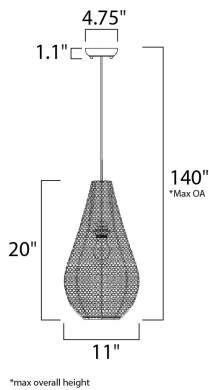

MEASUREMENTS

DIMENSION : 11" L x 11" W x 20" H
 MAX OAH : 140" OAH
 HANGING WEIGHT : 4.14 lb

LAMPING

INPUT VOLTAGE : 120V
 LUMENS : 0 Rated
 BULB : 1 x 60W Incandescent E26 Medium , 60W Total
 BULB INCLUDED : (Not Included)
 DIMMABLE : Yes