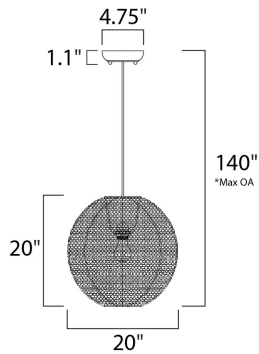

*max overall height

MEASUREMENTS

DIMENSION : 20" L x 20" W x 20" H
 MAX OAH : 140" OAH
 CANOPY : 4.75" W x 1.1" H x 4.75" L
 HANGING WEIGHT : 6.6 lb

LAMPING

INPUT VOLTAGE : 120V
 LUMENS : 0 Rated
 BULB : 1 x 60W Incandescent E26 Medium , 60W Total
 BULB INCLUDED : (Not Included)
 DIMMABLE : Yes

FINISHES OPTION

-  Copper
-  Polished Chrome

MATERIAL

Aluminum + Steel

RATINGS

Dry Location

ADDITIONAL

SLOPE: 120
 OPERATING TEMPERATURE:
 -20°C (-4°F), 40°C (104°F)