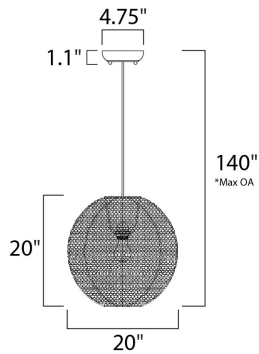

\*max overall height

**MEASUREMENTS**

DIMENSION : 20" L x 20" W x 20" H  
 MAX OAH : 140" OAH  
 HANGING WEIGHT : 6.6 lb

**LAMPING**

INPUT VOLTAGE : 120V  
 LUMENS : 0 Rated  
 BULB : 1 x 60W Incandescent MB , 60W Total  
 BULB INCLUDED : (Not Included)  
 DIMMABLE : Yes