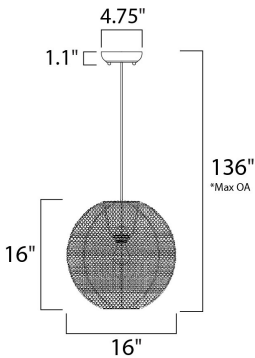

*max overall height

MEASUREMENTS

- DIMENSION : 16" L x 16" W x 16" H
- MAX OAH : 136" OAH
- CANOPY : 4.75" W x 1.1" H x 4.75" L
- HANGING WEIGHT : 4.4 lb

LAMPING

- INPUT VOLTAGE : 120V
- LUMENS : 0 Rated
- BULB : 1 x 60W Incandescent E26 Medium , 60W Total
- BULB INCLUDED : (Not Included)
- DIMMABLE : Standard Dimmer