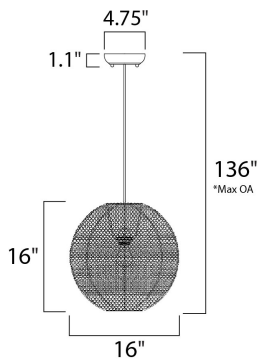

**FINISHES OPTION**

-  Copper
-  Polished Chrome

**MATERIAL**

Aluminum + Steel

**RATINGS**

Dry Location

**ADDITIONAL**

SLOPE: 120  
 OPERATING TEMPERATURE:  
 -20°C (-4°F), 40°C (104°F)

\*max overall height

**MEASUREMENTS**

- DIMENSION : 16" L x 16" W x 16" H
- MAX OAH : 136" OAH
- HANGING WEIGHT : 4.4 lb

**LAMPING**

- INPUT VOLTAGE : 120V
- LUMENS : 0 Rated
- BULB : 1 x 60W Incandescent E26 Medium , 60W Total
- BULB INCLUDED : (Not Included)
- DIMMABLE : Standard Dimmer