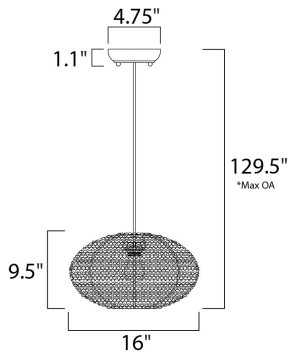

*max overall height

MEASUREMENTS

DIMENSION : 16" L x 16" W x 9.5" H
 MAX OAH : 129.5" OAH
 CANOPY : 4.75" W x 1.1" H x 4.75" L
 HANGING WEIGHT : 4.95 lb

LAMPING

INPUT VOLTAGE : 120V
 LUMENS : 0 Rated
 BULB : 1 x 60W Incandescent MB , 60W Total
 BULB INCLUDED : (Not Included)
 DIMMABLE : Yes

FINISHES OPTION

-  Copper
-  Polished Chrome

MATERIAL

Aluminum + Steel

RATINGS

Dry Location

ADDITIONAL

SLOPE: 120
 OPERATING TEMPERATURE:
 -20°C (-4°F), 40°C (104°F)