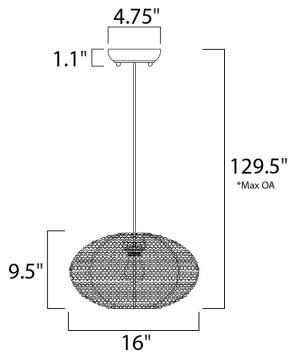

\*max overall height

**MEASUREMENTS**

DIMENSION : 16" L x 16" W x 9.5" H  
 MAX OAH : 129.5" OAH  
 HANGING WEIGHT : 4.95 lb

**LAMPING**

INPUT VOLTAGE : 120V  
 LUMENS : 0 Rated  
 BULB : 1 x 60W Incandescent E26 Medium , 60W Total  
 BULB INCLUDED : (Not Included)  
 DIMMABLE : Yes