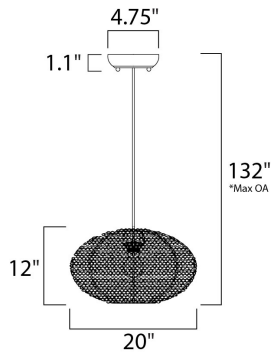

\*max overall height

**MEASUREMENTS**

DIMENSION : 20" L x 20" W x 12" H  
 MAX OAH : 132" OAH  
 CANOPY : 4.75" W x 1.1" H x 4.75" L  
 HANGING WEIGHT : 5.61 lb

**LAMPING**

INPUT VOLTAGE : 120V  
 LUMENS : 0 Rated  
 BULB : 1 x 60W Incandescent E26 Medium , 60W Total  
 BULB INCLUDED : (Not Included)  
 DIMMABLE : Yes

**FINISHES OPTION**

-  Copper
-  Polished Chrome

**MATERIAL**

Aluminum + Steel

**RATINGS**

Dry Location

**ADDITIONAL**

SLOPE: 120  
 OPERATING TEMPERATURE:  
 -20°C (-4°F), 40°C (104°F)