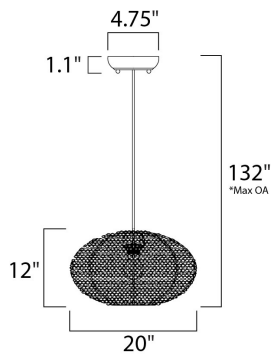

*max overall height

MEASUREMENTS

DIMENSION : 20" L x 20" W x 12" H
 MAX OAH : 132" OAH
 HANGING WEIGHT : 5.61 lb

LAMPING

INPUT VOLTAGE : 120V
 LUMENS : 0 Rated
 BULB : 1 x 60W Incandescent E26 Medium , 60W Total
 BULB INCLUDED : (Not Included)
 DIMMABLE : Yes

FINISHES OPTION

-  Copper
-  Polished Chrome

MATERIAL

Aluminum + Steel

RATINGS

Dry Location

ADDITIONAL

SLOPE: 120
 OPERATING TEMPERATURE:
 -20°C (-4°F), 40°C (104°F)