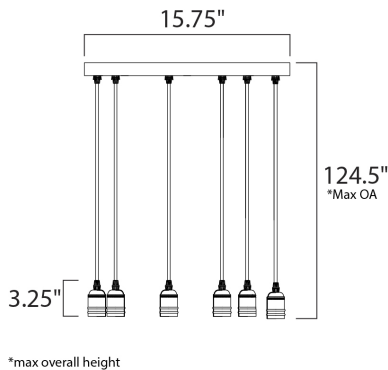

**MEASUREMENTS**

- DIMENSION : 15.75" L x 15.75" W x 3.25" H
- MAX OAH : 124.5" OAH
- CANOPY : 15.75" W x 1" H x 15.75" L
- HANGING WEIGHT : 6.6 lb
- WIRE LENGTH : 120"

**LAMPING**

- INPUT VOLTAGE : 110-130V
- BULB : 8 x 60W Incandescent E26 Medium , 480W Total
- BULB INCLUDED : (Not Included)
- DIMMABLE : Yes