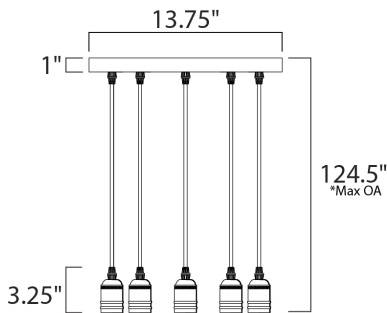

\*max overall height

**MEASUREMENTS**

- DIMENSION : 13.75" L x 13.75" W x 3.25" H
- MAX OAH : 124.5" OAH
- CANOPY : 13.75" W x 1" H x 13.75" L
- HANGING WEIGHT : 4.84 lb
- WIRE LENGTH : 120"

**LAMPING**

- INPUT VOLTAGE : 110-130V
- BULB : 5 x 60W Incandescent E26 Medium , 300W Total
- BULB INCLUDED : (Not Included)
- DIMMABLE : Yes

**FINISHES OPTION**

 Black / Antique Brass

**MATERIAL**

Steel + Aluminum

**RATINGS**

cETLus  
Dry Location

**ADDITIONAL**

SLOPE: 120  
OPERATING TEMPERATURE:  
-20°C (-4°F), 40°C (104°F)