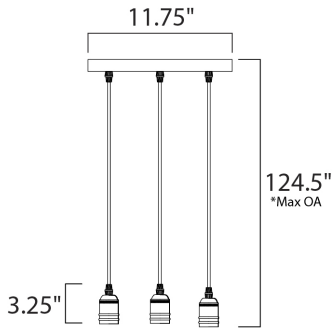

*max overall height

MEASUREMENTS

- DIMENSION : 11.75" L x 11.75" W x 3.25" H
- MAX OAH : 124.5" OAH
- CANOPY : 11.75" W x 1" H x 11.75" L
- HANGING WEIGHT : 3.08 lb
- WIRE LENGTH : 120"

LAMPING

- INPUT VOLTAGE : 110-130V
- BULB : 3 x 60W Incandescent E26 Medium , 180W Total
- BULB INCLUDED : (Not Included)
- DIMMABLE : Yes