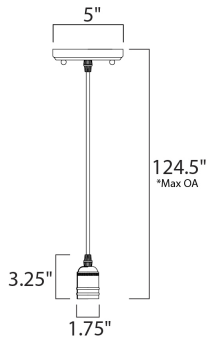

MEASUREMENTS

- DIMENSION : 5" L x 5" W x 3.25" H
- MAX OAH : 124.5" OAH
- CANOPY : 5" W x 0.75" H x 5" L
- HANGING WEIGHT : 0.88 lb
- WIRE LENGTH : 120"

LAMPING

- INPUT VOLTAGE : 110-130V
- BULB : 1 x 60W Incandescent E26 Medium , 60W Total
- BULB INCLUDED : (Not Included)
- DIMMABLE : Yes