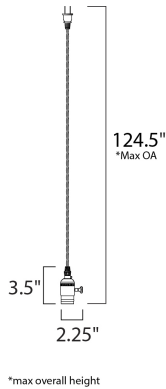

MEASUREMENTS

DIMENSION : 2.25" L x 2.25" W x 3.5" H
 MAX OAH : 124.5" OAH
 HANGING WEIGHT : 0.44 lb
 WIRE LENGTH : 120"

LAMPING

INPUT VOLTAGE : 110-130V
 BULB : 1 x 60W Incandescent E26 Medium , 60W Total
 BULB INCLUDED : (Not Included)
 DIMMABLE : Yes