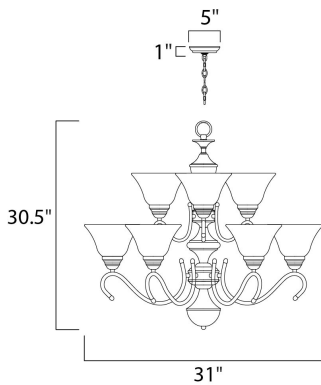

MEASUREMENTS

DIMENSION : 31" W x 30.5" H
HANGING WEIGHT : 18.25 lb

LAMPING

LUMENS : 10,350 Rated
BULB : 9 x 100W Incandescent E26 Medium , 900W Total
BULB INCLUDED : (Not Included)
DIMMABLE : Standard Dimmer
COLOR_TEMP : 2700K