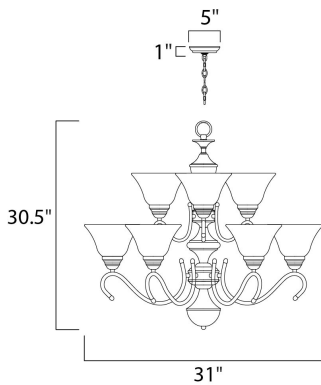

MEASUREMENTS

DIMENSION : 31" L x 31" W x 30.5" H
HANGING WEIGHT : 18.25 lb

LAMPING

INPUT VOLTAGE : 120V
LUMENS : 10,350 Rated
BULB : 9 x 60W Incandescent E26 Medium , 540W Total
BULB INCLUDED : (Not Included)
DIMMABLE : Standard Dimmer