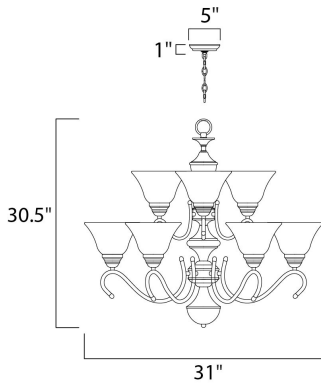

MEASUREMENTS

DIMENSION : 31" W x 30.5" H
 CANOPY : 5" W x 1" H x 5" L
 HANGING WEIGHT : 18.25 lb

LAMPING

INPUT VOLTAGE : 120V
 LUMENS : 10,350 Rated
 BULB : 9 x 100W Incandescent MB , 900W Total
 BULB INCLUDED : (Not Included)
 DIMMABLE : Standard
 COLOR_TEMP : 2700K