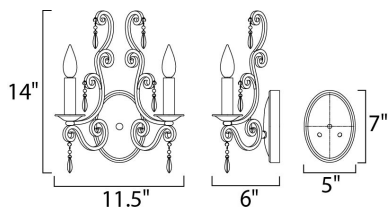

MEASUREMENTS

DIMENSION : 11.5" W x 14" H x 6" Ext
 MAX OAH : 4.8" W x 6.89" H
 HANGING WEIGHT : 2.2 lb

LAMPING

INPUT VOLTAGE : 120V
 LUMENS : 1,344 Rated
 BULB : 2 x 60W Incandescent CA , 120W Total
 DIMMABLE : Standard Dimmer
 COLOR_TEMP : 2700K
 LIGHTING_DIRECTION : Up