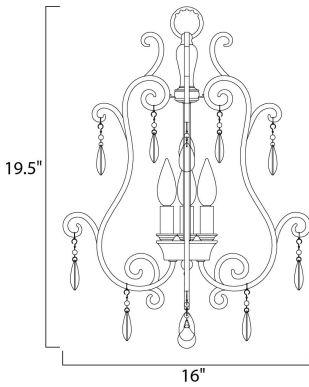

PRODUCT DESCRIPTION

Playfully regal, the Hampton collection's slender metalwork finished in Aspen Dust swirls around a clear resin column that mirrors ambient lights and images. Each metallic vine dangles sparkling clear crystals that reflect light from a wreath of "candles."

MEASUREMENTS

DIMENSION : 16" W x 19.5" H
 HANGING WEIGHT : 6.65 lb

LAMPING

INPUT VOLTAGE : 120V
 LUMENS : 2,016 Rated
 BULB : 3 x 60W Incandescent CA , 180W Total
 DIMMABLE : Standard Dimmer
 COLOR_TEMP : 2700K