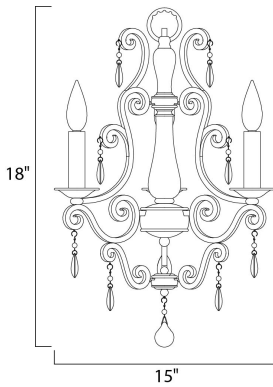

PRODUCT DESCRIPTION

Playfully regal, the Hampton collection's slender metalwork finished in Aspen Dust swirls around a clear resin column that mirrors ambient lights and images. Each metallic vine dangles sparkling clear crystals that reflect light from a wreath of "candles."

MEASUREMENTS

DIMENSION : 15" W x 18" H
 HANGING WEIGHT : 5.86 lb

LAMPING

INPUT VOLTAGE : 120V
 LUMENS : 2,016 Rated
 BULB : 3 x 60W Incandescent CA , 180W Total
 DIMMABLE : Standard Dimmer
 COLOR_TEMP : 2700K