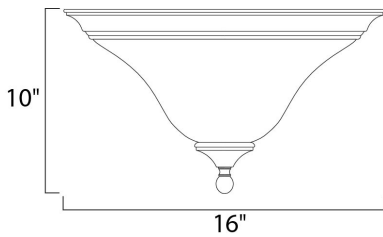

PRODUCT DESCRIPTION

A beautiful transitional collection with long flowing arms. Cool Ice glass perfectly compliments the rich Black finish.

MEASUREMENTS

DIMENSION : 16" L x 16" W x 10" H
 HANGING WEIGHT : 5.07 lb