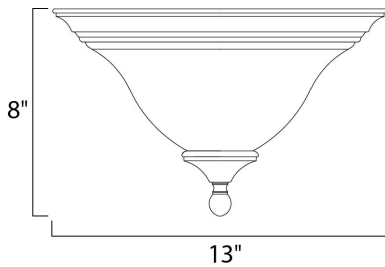

PRODUCT DESCRIPTION

A beautiful transitional collection with long flowing arms. Cool Ice glass perfectly compliments the rich Black finish.

MEASUREMENTS

DIMENSION : 13" L x 13" W x 8" H
 HANGING WEIGHT : 3.04 lb