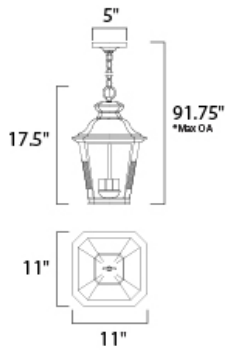

PRODUCT DESCRIPTION

Knoxville is an updated take on the traditional lantern style. Finished in Bronze and with the option of Clear or Frosted glass, our Incandescent version is sure to wow.

*max overall height of fixture

MEASUREMENTS

DIMENSION : 11" L x 11" W x 17.5" H
 MAX OAH : 91.75" OAH
 CANOPY : 5" W x 1.25" H x 5" L
 HANGING WEIGHT : 6.42 lb

LAMPING

INPUT VOLTAGE : 120V
 LUMENS : 1,800 Rated
 BULB : 3 x 40W Incandescent E12 Candelabra , 120W Total
 BULB INCLUDED : (Not Included)
 DIMMABLE : Yes