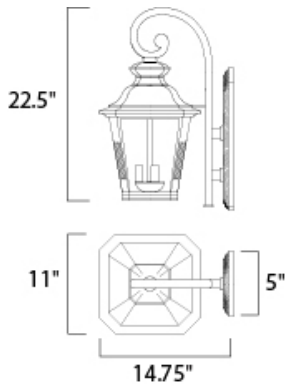

PRODUCT DESCRIPTION

Knoxville is an updated take on the traditional lantern style. Finished in Bronze and with the option of Clear or Frosted glass, our Incandescent version is sure to wow.

MEASUREMENTS

DIMENSION : 11" W x 22.5" H x 14.75" Ext
BACK PLATE : 7.25" W x 15.75" H x 12.25" HCO
HANGING WEIGHT : 9.11 lb

LAMPING

INPUT VOLTAGE : 120V
LUMENS : 1,800 Rated
BULB : 3 x 40W Incandescent E12 Candelabra , 120W Total
BULB INCLUDED : (Not Included)
DIMMABLE : Yes

FINISHES OPTION

Bronze

GLASS

Clear CL

MATERIAL

Aluminum, Glass

RATINGS

cETLus
Wet Location

ADDITIONAL

OPERATING TEMPERATURE:
-20°C (-4°F), 40°C (104°F)

Always consult a qualified electrician before installing any lighting product.