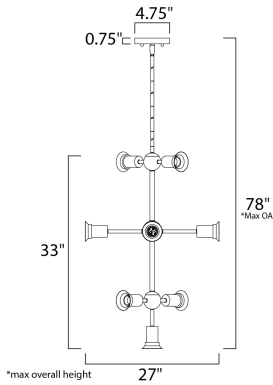

MEASUREMENTS

- DIMENSION : 27" W x 33" H
- MAX OAH : 78" OAH
- CANOPY : 4.75" W x 0.75" H
- HANGING WEIGHT : 2.95 lb

LAMPING

- INPUT VOLTAGE : 120V
- LUMENS : 0 Rated
- BULB : 9 x 60W Incandescent E26 Medium G40 , 540W Total
- BULB INCLUDED : (Not Included)
- DIMMABLE : Yes