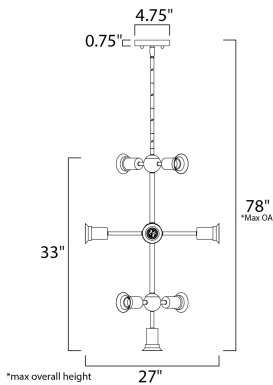

MEASUREMENTS

- DIMENSION : 27" W x 33" H
- MAX OAH : 78" OAH
- CANOPY : 4.75" W x 0.75" H
- HANGING WEIGHT : 2.95 lb

LAMPING

- INPUT VOLTAGE : 120V
- LUMENS : 0 Rated
- BULB : 9 x 60W Incandescent E26 Medium G40 , 540W Total
- BULB INCLUDED : (Not Included)
- DIMMABLE : Yes