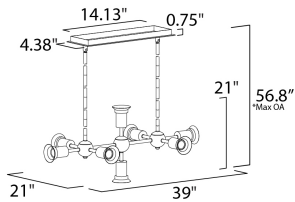

MEASUREMENTS

DIMENSION : 39" L x 21" W x 21" H
 MAX OAH : 56.8" OAH
 CANOPY : 4.38" W x 0.75" H x 14.13" L
 HANGING WEIGHT : 2.6 lb

LAMPING

INPUT VOLTAGE : 120V
 LUMENS : 0 Rated
 BULB : 8 x 60W Incandescent E26 Medium G40 , 480W Total
 BULB INCLUDED : (Not Included)
 DIMMABLE : Yes