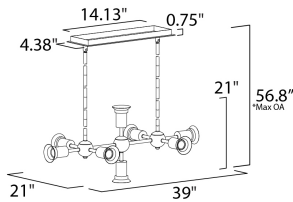

MEASUREMENTS

DIMENSION : 39" L x 21" W x 21" H
 MAX OAH : 56.8" OAH
 CANOPY : 4.38" W x 0.75" H x 14.13" L
 HANGING WEIGHT : 2.6 lb

LAMPING

INPUT VOLTAGE : 120V
 LUMENS : 0 Rated
 BULB : 8 x 60W Incandescent E26 Medium G40 , 480W Total
 BULB INCLUDED : (Not Included)
 DIMMABLE : Yes