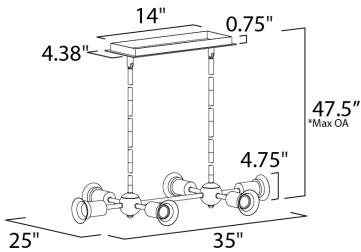

*max overall height

MEASUREMENTS

DIMENSION : 35" L x 25" W x 4.75" H
 MAX OAH : 47.5" OAH
 CANOPY : 4.38" W x 0.75" H x 14.13" L
 HANGING WEIGHT : 1.95 lb

LAMPING

INPUT VOLTAGE : 120V
 LUMENS : 0 Rated
 BULB : 6 x 60W Incandescent E26 Medium G40 , 360W Total
 BULB INCLUDED : (Not Included)
 DIMMABLE : Yes