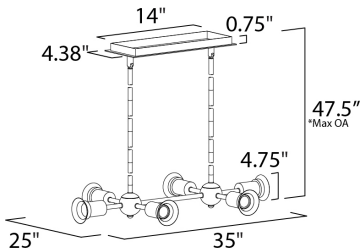

\*max overall height

**MEASUREMENTS**

- DIMENSION : 35" L x 25" W x 4.75" H
- MAX OAH : 47.5" OAH
- CANOPY : 4.38" W x 0.75" H x 14.13" L
- HANGING WEIGHT : 1.95 lb

**LAMPING**

- INPUT VOLTAGE : 120V
- LUMENS : 0 Rated
- BULB : 6 x 60W Incandescent E26 Medium G40 , 360W Total
- BULB INCLUDED : (Not Included)
- DIMMABLE : Yes