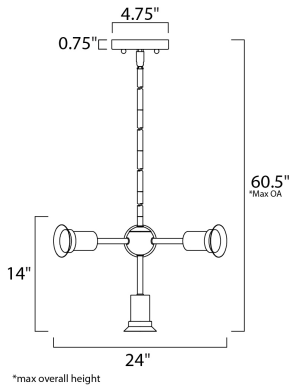

MEASUREMENTS

- DIMENSION : 24" W x 14" H
- MAX OAH : 60.5" OAH
- CANOPY : 4.75" W x 0.75" H x 4.75" L
- HANGING WEIGHT : 1.3 lb

LAMPING

- INPUT VOLTAGE : 120V
- LUMENS : 0 Rated
- BULB : 4 x 60W Incandescent E26 Medium G40 , 240W Total
- BULB INCLUDED : (Not Included)
- DIMMABLE : Yes

FINISHES OPTION

- Polished Chrome
- Satin Brass

MATERIAL

Steel

RATINGS

cULus
Dry Location

ADDITIONAL

ADJUSTABLE
OPERATING TEMPERATURE:
-20°C (-4°F), 40°C (104°F)