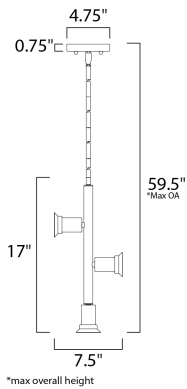

MEASUREMENTS

DIMENSION : 17" W x 21" H
 MAX OAH : 59.5" OAH
 CANOPY : 4.75" W x 0.75" H
 HANGING WEIGHT : 0.98 lb

LAMPING

INPUT VOLTAGE : 120V
 LUMENS : 0 Rated
 BULB : 3 x 60W Incandescent E26 Medium G40 , 180W Total
 BULB INCLUDED : (Not Included)
 DIMMABLE : Yes