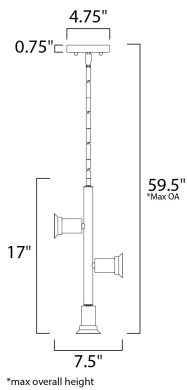

PRODUCT DESCRIPTION

The sweeping majesty of these Oil Rubbed Bronze pieces, with or without shades, is captured in the grandeur of the classic opera house. Oil Rubbed Bronze finish.

MEASUREMENTS

DIMENSION : 18" W x 21.5" H
 HANGING WEIGHT : 8.55 lb