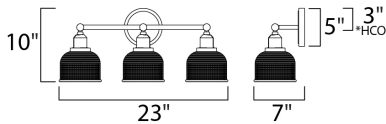

*height from center of outlet to the top of the fixture

MEASUREMENTS

DIMENSION : 23" W x 10" H x 7" Ext
 BACK PLATE : 5" W x 5" H x 3" HCO
 HANGING WEIGHT : 6.82 lb

LAMPING

INPUT VOLTAGE : 110-130V
 BULB : 3 x 60W Incandescent E26 Medium , 180W Total
 BULB INCLUDED : (Not Included)
 DIMMABLE : Yes