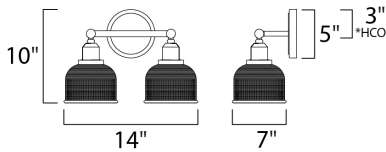

*height from center of outlet to the top of the fixture

MEASUREMENTS

DIMENSION : 14" W x 10" H x 7" Ext
 BACK PLATE : 5" W x 5" H x 3" HCO
 HANGING WEIGHT : 4.4 lb

LAMPING

INPUT VOLTAGE : 110-130V
 BULB : 2 x 60W Incandescent E26 Medium , 120W Total
 BULB INCLUDED : (Not Included)
 DIMMABLE : Yes