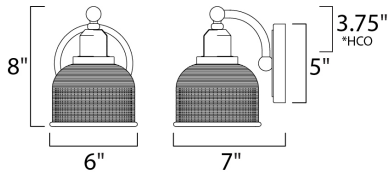

PRODUCT DESCRIPTION

Crisp and clean define this new collection with Polished Chrome frames and Clear, prismatic shades. The geometric pattern of the glass diffuses the glare while providing ample light.

MEASUREMENTS

- DIMENSION : 6" W x 8" H x 7" Ext
- MAX OAH : 5" W x 5" H
- HANGING WEIGHT : 2.86 lb

LAMPING

- INPUT VOLTAGE : 110-130V
- BULB : 1 x 60W Incandescent E26 Medium , 60W Total
- BULB INCLUDED : (Not Included)
- DIMMABLE : Yes

FINISHES OPTION

- Polished Chrome

GLASS

- Clear CL

MATERIAL

- Steel+Glass

RATINGS

- cETLus
- Damp Location

ADDITIONAL

- INSTALL UP/DOWN: Up/Dn
- OPERATING TEMPERATURE: -20°C (-4°F), 40°C (104°F)

Always consult a qualified electrician before installing any lighting product.