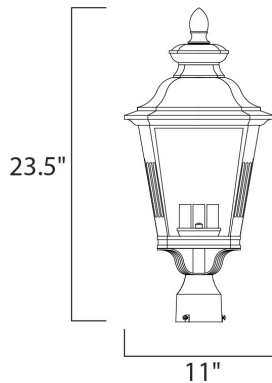

**PRODUCT DESCRIPTION**

Knoxville is an updated take on the traditional lantern style. Finished in Bronze and with the option of Clear or Frosted glass, our Incandescent version is sure to wow.

**MEASUREMENTS**

DIMENSION : 11" L x 11" W x 23.5" H  
 HANGING WEIGHT : 6.01 lb

**LAMPING**

INPUT VOLTAGE : 120V  
 LUMENS : 1,800 Rated  
 BULB : 3 x 40W Incandescent E12 Candelabra , 120W Total  
 BULB INCLUDED : (Not Included)  
 DIMMABLE : Yes