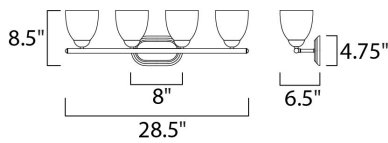

**PRODUCT DESCRIPTION**

This transitional design works in any style home. Intersecting, rectangular tubing finished in your choice of Satin Nickel or Oil Rubbed Bronze gently curves to support simple line Frost glass shades.

**MEASUREMENTS**

DIMENSION : 28.5" W x 8.5" H x 6.5" Ext  
 BACK PLATE : 8" W x 4.75" H  
 HANGING WEIGHT : 7.04 lb

**LAMPING**

INPUT VOLTAGE : 120V  
 LUMENS : 0 Rated  
 BULB : 4 x 60W Incandescent E26 Medium , 240W Total  
 BULB INCLUDED : (Not Included)  
 DIMMABLE : Yes