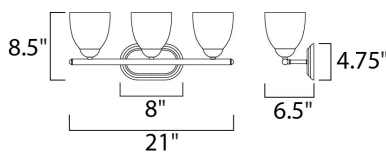

PRODUCT DESCRIPTION

This transitional design works in any style home. Intersecting, rectangular tubing finished in your choice of Satin Nickel or Oil Rubbed Bronze gently curves to support simple line Frost glass shades.

MEASUREMENTS

DIMENSION : 21" W x 8.5" H x 6.5" Ext
 BACK PLATE : 8" W x 4.75" H
 HANGING WEIGHT : 1.9 lb

LAMPING

INPUT VOLTAGE : 120V
 LUMENS : 0 Rated
 BULB : 3 x 60W Incandescent E26 Medium , 180W Total
 BULB INCLUDED : (Not Included)
 DIMMABLE : Yes