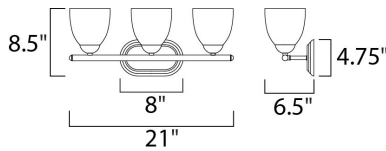

**MEASUREMENTS**

DIMENSION : 21" W x 8.5" H x 6.5" Ext  
 BACK PLATE : 8" W x 4.75" H  
 HANGING WEIGHT : 1.9 lb

**LAMPING**

INPUT VOLTAGE : 120V  
 LUMENS : 0 Rated  
 BULB : 3 x 60W Incandescent E26 Medium , 180W Total  
 BULB INCLUDED : (Not Included)  
 DIMMABLE : Yes