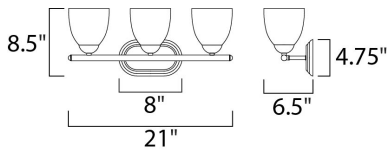

PRODUCT DESCRIPTION

This transitional design works in any style home. Intersecting, rectangular tubing finished in your choice of Satin Nickel or Oil Rubbed Bronze gently curves to support simple line Frost glass shades.

MEASUREMENTS

DIMENSION : 21" W x 8.5" H x 6.5" Ext
 BACK PLATE : 8" W x 4.75" H
 HANGING WEIGHT : 1.9 lb

LAMPING

INPUT VOLTAGE : 120V
 LUMENS : 0 Rated
 BULB : 3 x 60W Incandescent E26 Medium , 180W Total
 BULB INCLUDED : (Not Included)
 DIMMABLE : Yes